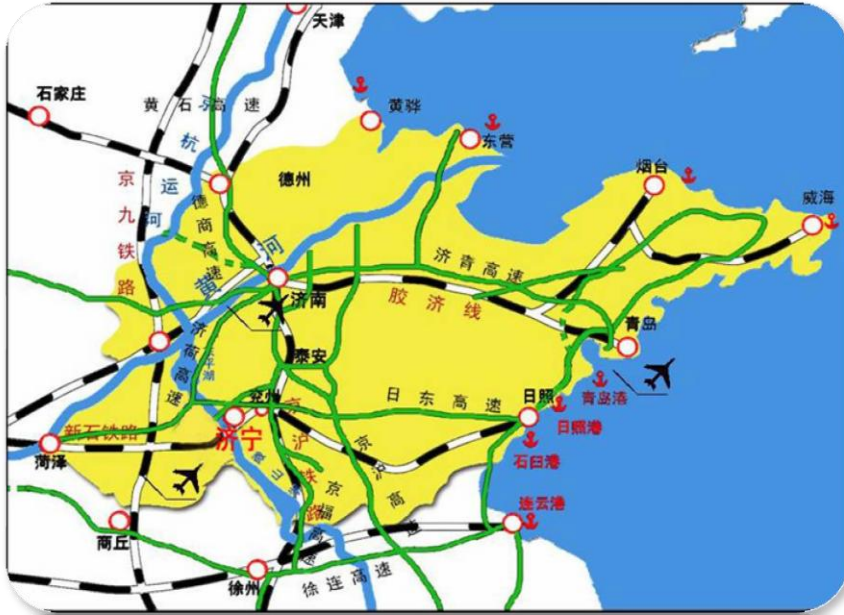

JINING

Where Confucius was born

1

JINING IS ...

Location

**In the southwest of Shandong,
At the central part of Chinese
coastal area.**

**Big cities such as Beijing,
Shanghai, Tianjin, Nanjing
within a radius of 500km**

Linking north and south China;

Blending different cultures;

Being listed as world culture heritage

Transportation

Convenient Transportation System--

● **5 Highways:** Beijing—Shanghai, Beijing—Fuzhou, Rizhao—Xi'an, Jinan—Guangzhou, Jinan—Xuzhou

● **3 Railways:** Beijing—Shanghai, Beijing—Kowloon, Hong Kong, Rizhao—Xi'an

● **3 Ports:** Rizhao Port, Qingdao Port, Lianyungang Port

● **15 Civil Airlines (Jining Airport):** Beijing, Shanghai, Xi'an, Kunming, Guangzhou, Chongqing, Chengdu, Dalian, Shenyang, Shenzhen, Harbin, Haikou, Tianjin and Hohhot

Transportation

Beijing-Shanghai High Speed Railway--

BRTs for Downtown-to-HSR station.

Hi-tech Park

- **Foundation:**
1992
- **Area: 255 km²**
- **Population:**
282,000

Brands

National Biomedical Incubator

National Base of Biotechnology