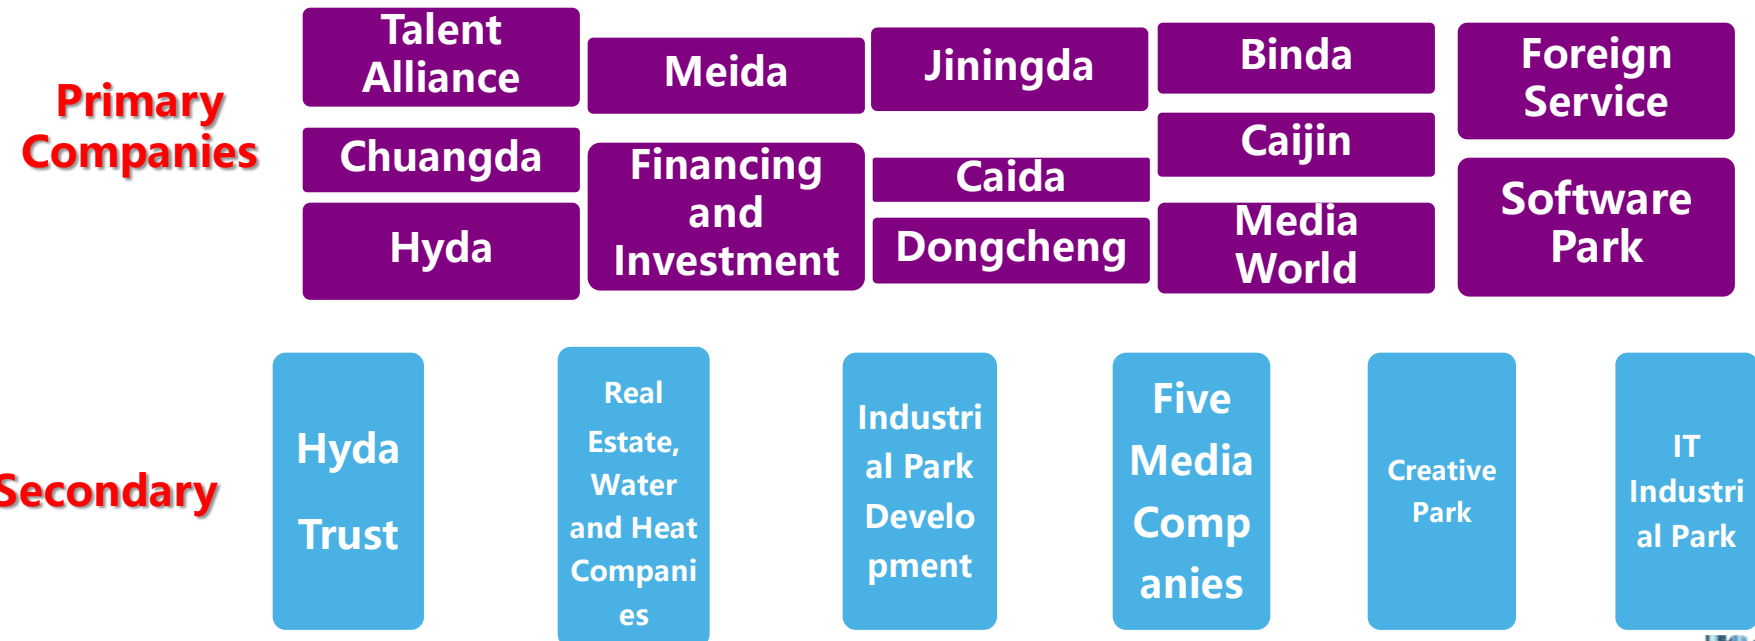

Support—companies

Jining Hi-tech Zone owned companies, as major forces for resources allocation, strongly support the development of new projects by their funding services.

Companies for Managing Jining Hi-tech Zone Owned Assets