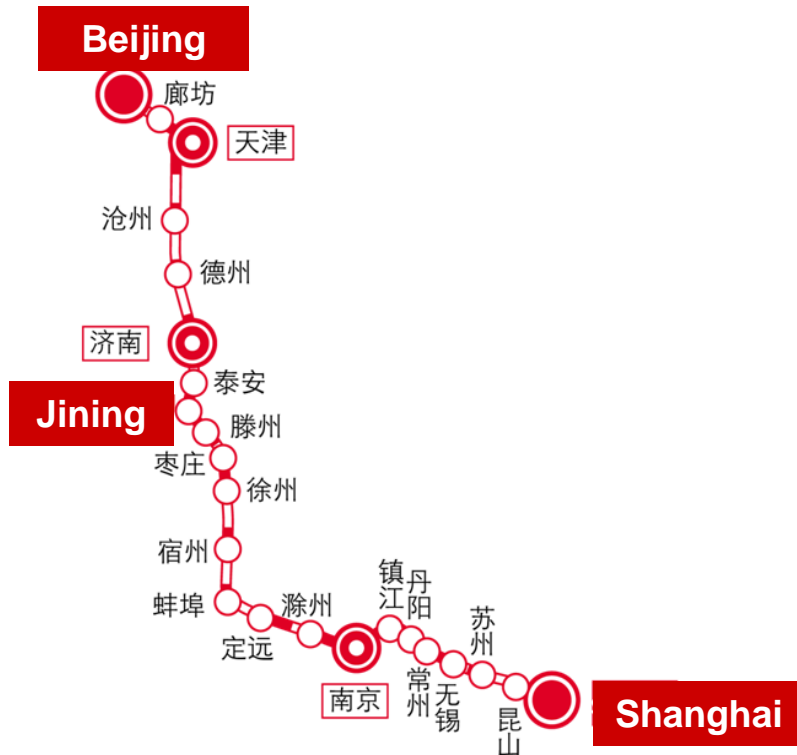

JINING

Where Confucius was born

1

JINING IS ...

Location

**In the southwest of Shandong,
At the central part of Chinese
coastal area.**

**Big cities such as Beijing,
Shanghai, Tianjin, Nanjing
within a radius of 500km**

Linking north and south China;

Blending different cultures;

Being listed as world culture heritage

Transportation

Convenient Transportation System--

● **5 Highways:** Beijing—Shanghai, Beijing—Fuzhou, Rizhao—Xi'an, Jinan—Guangzhou, Jinan—Xuzhou

● **3 Railways:** Beijing—Shanghai, Beijing—Kowloon, Hong Kong, Rizhao—Xi'an

● **3 Ports:** Rizhao Port, Qingdao Port, Lianyungang Port

● **15 Civil Airlines (Jining Airport):** Beijing, Shanghai, Xi'an, Kunming, Guangzhou, Chongqing, Chengdu, Dalian, Shenyang, Shenzhen, Harbin, Haikou, Tianjin and Hohhot

Transportation

Beijing-Shanghai High Speed Railway--

BRTs for Downtown-to-HSR station.

Hi-tech Park

- **Foundation:**
1992
- **Area: 255 km²**
- **Population:**
282,000

Brands

National Biomedical Incubator

National Base of Biotechnology